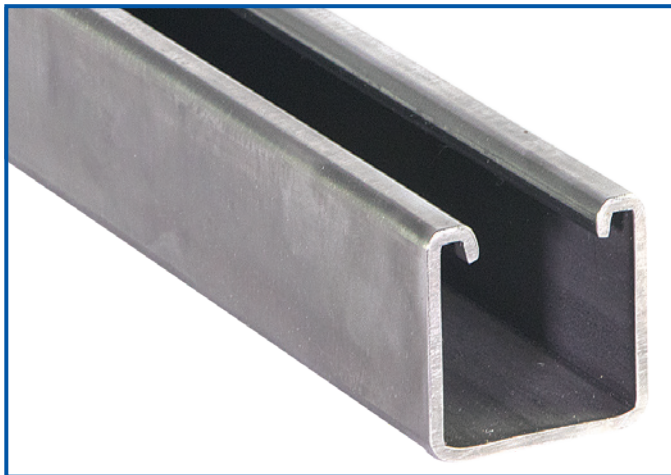

CUT STRUT

DOMESTIC ROLLED CHANNEL IN-STOCK

Made in USA

- Solid, Slotted, and Combination Strut
- Wide Range of Materials and Finishes
- In-Stock Shipping from Multiple Warehouses
- Steel, Stainless Steel, & Aluminum

Cut Strut Size Range: 6", 12", 18", 24", 30", 36", 42", 48", 54", 60", 72", 80", 96", 10', & 20'

ZSIINC.COM | 800-323-7053

ZSi & Wesanco are part of the Ideal Tridon Group. Learn more at idealtridongroup.com