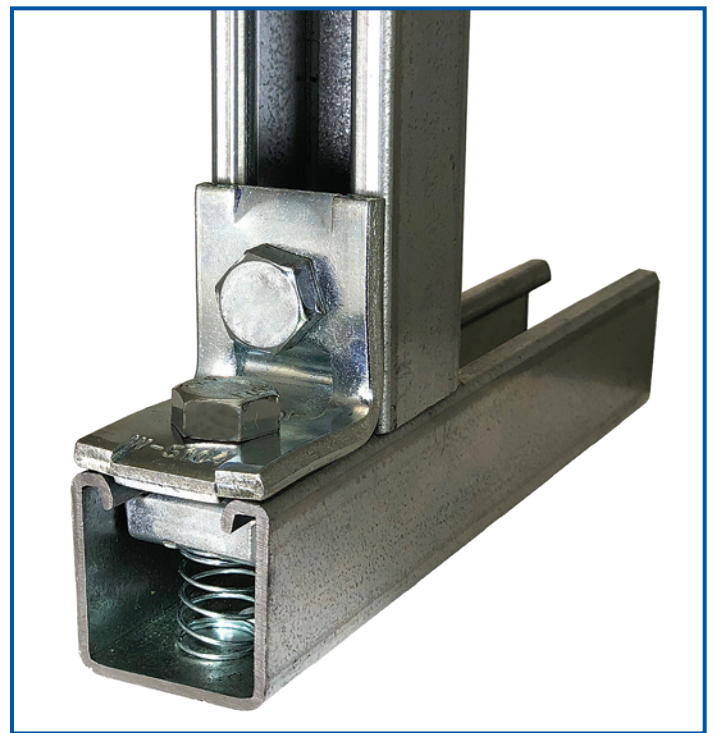

CUT STRUT

DOMESTIC ROLLED CHANNEL IN-STOCK

Made in USA

- Solid, Slotted, and Combination Strut
- Wide Range of Materials and Finishes
- In-Stock Shipping from Multiple Warehouses
- Steel, Stainless Steel, & Aluminum

Cut Strut Size Range: 6", 12", 18", 24", 30", 36", 42", 48", 54", 60", 72", 80", 96", 10', & 20'

ZSIINC.COM | 800-323-7053

ZSi & Wesanco are part of the Ideal Tridon Group. Learn more at idealtridongroup.com