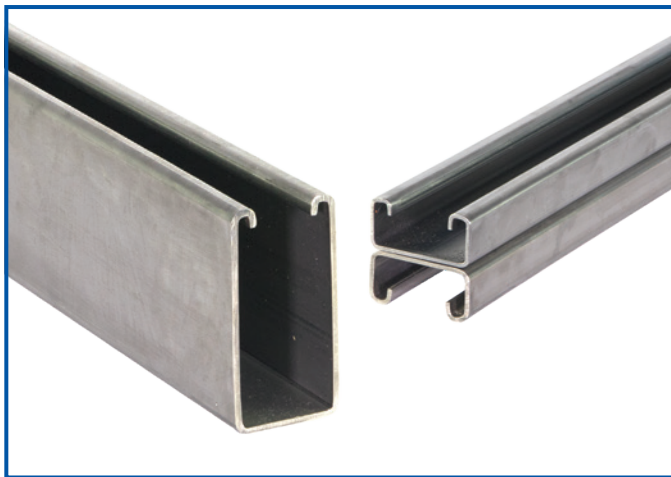

CUT STRUT

DOMESTIC ROLLED CHANNEL IN-STOCK

Made in USA

- Solid, Slotted, and Combination Strut
- Wide Range of Materials and Finishes
- In-Stock Shipping from Multiple Warehouses
- Steel, Stainless Steel, & Aluminum

Cut Strut Size Range: 6", 12", 18", 24", 30", 36", 42", 48", 54", 60", 72", 80", 96", 10', & 20'

ZSIINC.COM | 800-323-7053

ZSi & Wesanco are part of the Ideal Tridon Group. Learn more at idealtridongroup.com