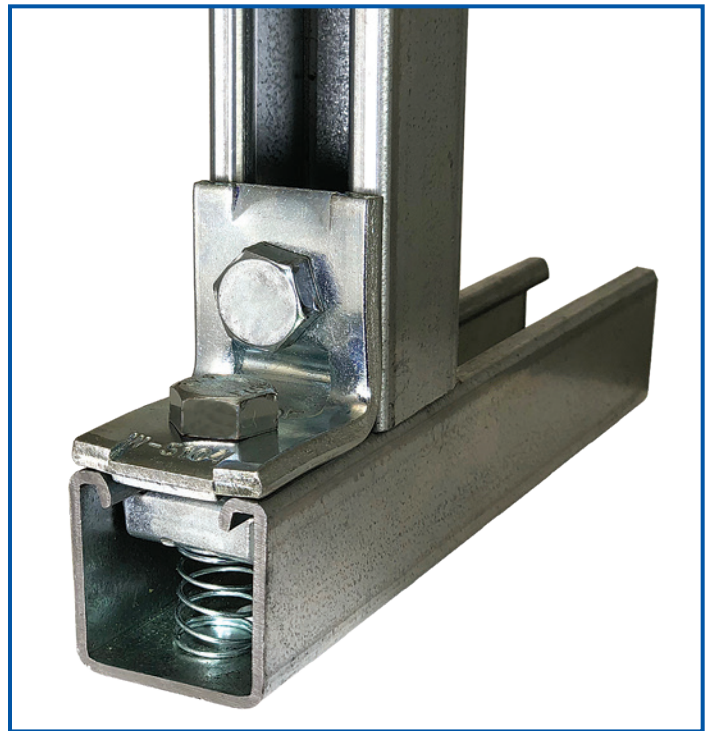

CUT STRUT

DOMESTIC ROLLED CHANNEL IN-STOCK

Made in USA

- Solid, Slotted, and Combination Strut
- Wide Range of Materials and Finishes
- In-Stock Shipping from Multiple Warehouses
- Steel, Stainless Steel, & Aluminum

Cut Strut Size Range: 6", 12", 18", 24", 30", 36", 42", 48", 54", 60", 72", 80", 96", 10', & 20'

Wesanco-ZSi.com | 800-323-7053

ZSi & Wesanco are part of the Ideal Tridon Group. Learn more at idealtridongroup.com