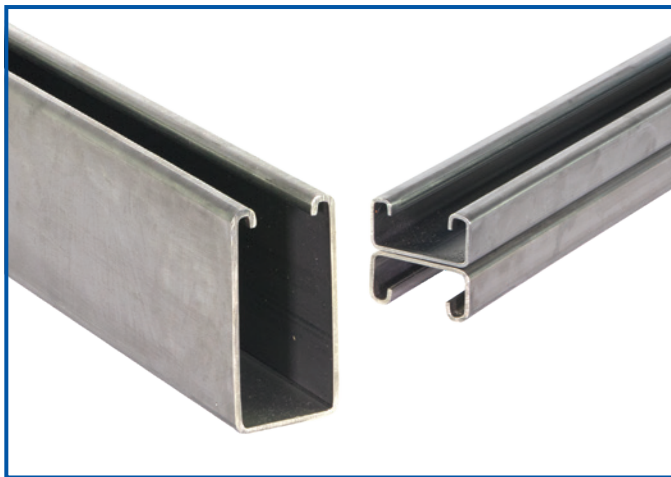

CUT STRUT

DOMESTIC ROLLED CHANNEL IN-STOCK

Made in USA

- Solid, Slotted, and Combination Strut
- Wide Range of Materials and Finishes
- In-Stock Shipping from Multiple Warehouses
- Steel, Stainless Steel, & Aluminum

Cut Strut Size Range: 6", 12", 18", 24", 30", 36", 42", 48", 54", 60", 72", 80", 96", 10', & 20'

Wesanco-ZSi.com | 800-323-7053

ZSi & Wesanco are part of the Ideal Tridon Group. Learn more at idealtridongroup.com