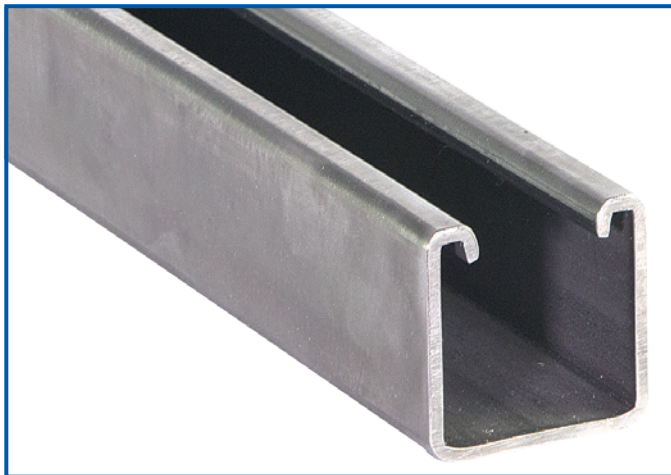

CUT STRUT

DOMESTIC ROLLED CHANNEL IN-STOCK

Made in USA

- Solid, Slotted, and Combination Strut
- Wide Range of Materials and Finishes
- In-Stock Shipping from Multiple Warehouses
- Steel, Stainless Steel, & Aluminum

Cut Strut Size Range: 6", 12", 18", 24", 30", 36", 42", 48", 54", 60", 72", 80", 96", 10', & 20'

Wesanco-ZSi.com | 800-323-7053

ZSi & Wesanco are part of the Ideal Tridon Group. Learn more at idealtridongroup.com