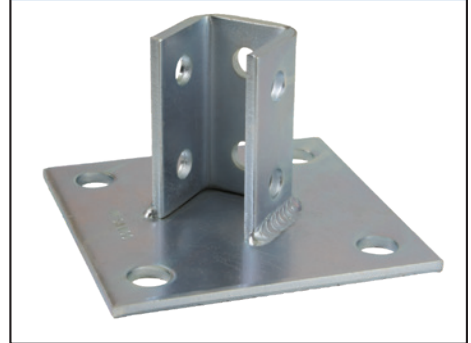

FITTINGS & ACCESSORIES

GAMMA PADS

PORCE-A-CLAMP®

ZBA Z-BRACKET

ELECTRICAL FITTINGS

CUSH-A-CLAW®

SPRING STEEL PRODUCTS

Wesanco-ZSi.com | 800-323-7053