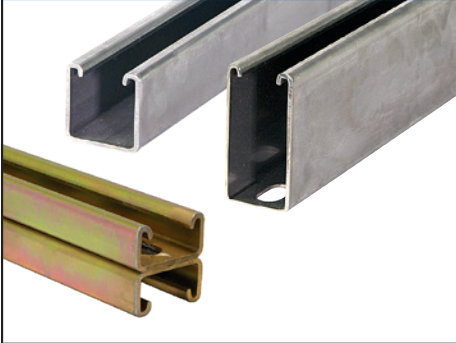

NELSON & ASSOCIATES

Phone: 562-921-4423

nelsonreps.com

WESANCO

ZSI

ELECTRICAL SUPPORTS & COMPONENTS

CUT-STRUT

CUSH-A-BLOCK

FITTINGS & ACCESSORIES

GAMMA PADS

PORCE-A-CLAMP®

ZBA Z-BRACKET

ELECTRICAL FITTINGS

CUSH-A-CLAW®

SPRING STEEL PRODUCTS

Wesanco-ZSi.com | 800-323-7053