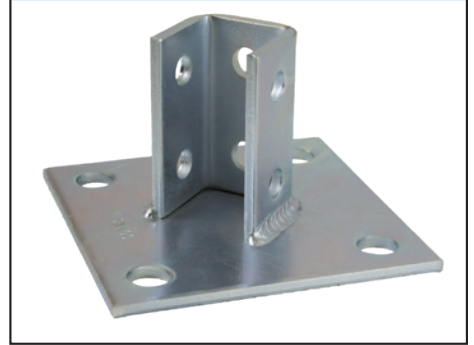

GAMMA PADS

PORCE-A-CLAMP®

ZBA Z-BRACKET

STRUT SERPENT®

CUSH-A-CLAW®

SPRING STEEL PRODUCTS

Wesanco-ZSi.com | 800-323-7053

ZSi & Wesanco are part of the Ideal Tridon Group. Learn more at idealtridongroup.com