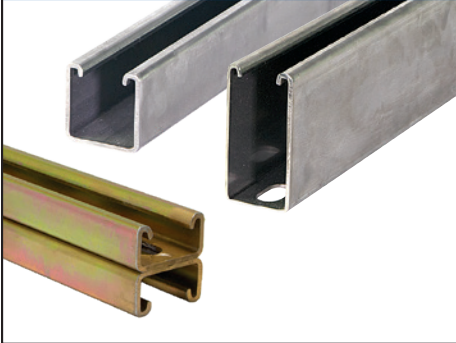

WESANCO

ZSI

ELECTRICAL SUPPORTS & COMPONENTS

CUT-STRUT