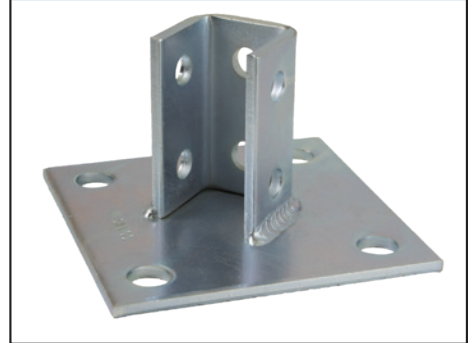

\$3,500 Strut And Fittings

www.chstout.com

WESANCO

ZSI

ELECTRICAL SUPPORTS & COMPONENTS

CUT-STRUT

CUSH-A-BLOCK

FITTINGS & ACCESSORIES